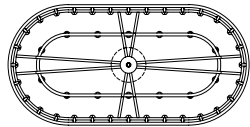

52" OBLONG PENDANT

Model #
889940-1 Brown Iron Patina

Dimensions
H 24" (61 cm) W 52" (132 cm) D 26" (66 cm)
Min Ht: 28" (71 cm) Max Ht: 95.5" (243 cm)

Electrical
US: B10 INTL: B35 E14 | Candelabra, 60w max (Qty. 14)
Suitable for vaulted ceilings.

FINISH OPTIONS Also available in our five Standard Finish Options. See pg 402.